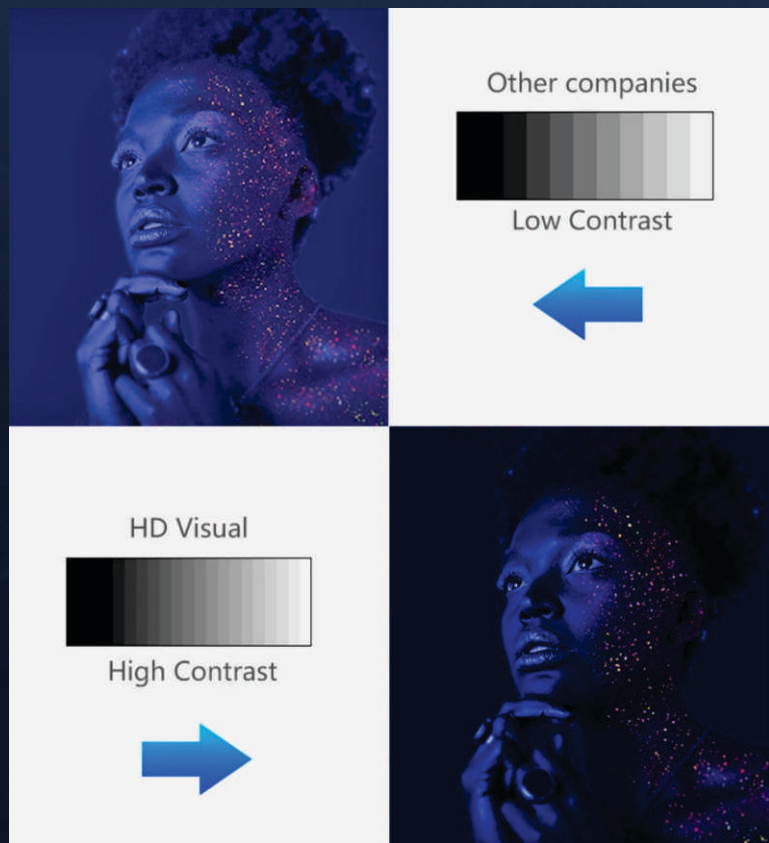

Product resolution quality

Low Refresh