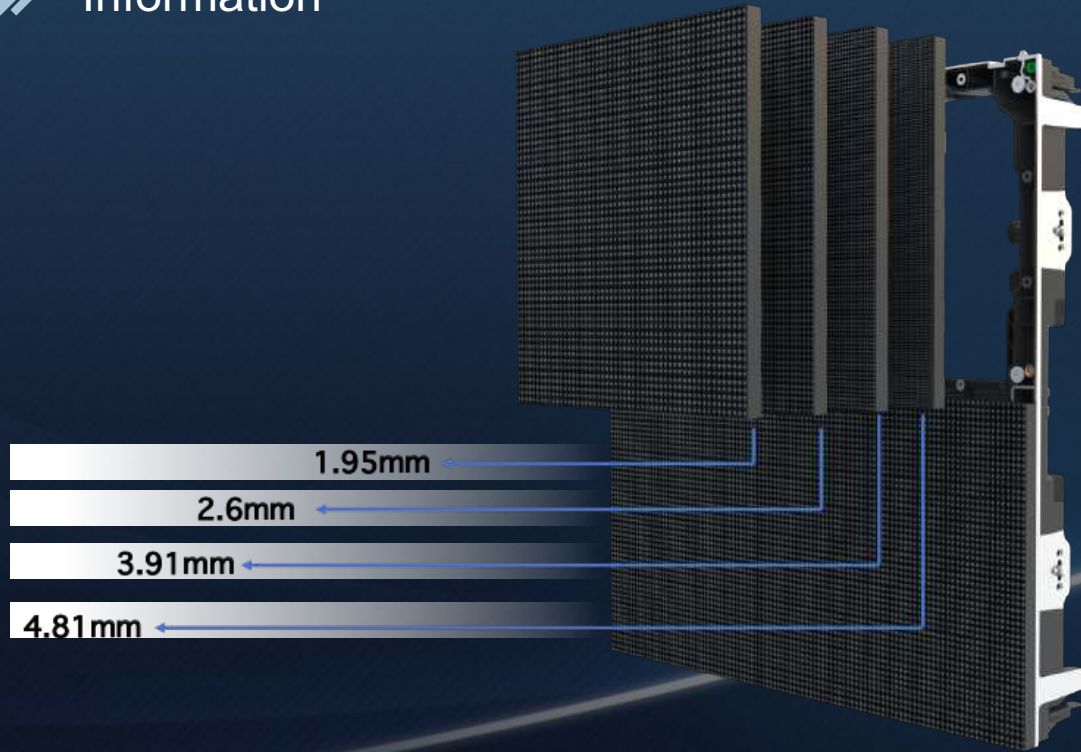

# MIA SERIES

	Indoor			Outdoor	
Model	RC1.9-COB	RC1.9-GOB	RC2.6	RC2.9	RC3.9
Pixel Pitch/ mm	1.95	1.95	2.6	2.97	3.91
Brightness/ nit	1500	800	800	4000-5500	5000
Contrast	3000:1/20000:1				
Refresh rate/ Hz	3840/7680 HZ				
Grey scale/ bit	14-16/18-22				
View angle(horizontal/ vertical)	160°/120°				
IP Grade(front/ back)	IP30/IP30	IP30/IP30	IP30/IP30	IP65/IP54	IP65/IP54
Power Consumption(Max/ Aver.)W/ m <sup>2</sup>	450/150	450/150	450/150	730/245	730/245
Cabinet size/ mm	500x500x82				
Cabinet Weight/ kg	7.5				
Cabinet Material	Die-casting aluminum				
Module Dimension/ mm	250X250X14.6				
Cabinet Resolution/ Pixels	256x256	256x256	192x192	168x168	128x128
Pixel Density/ Pixels/ m <sup>2</sup>	262144	262144	147456	112896	65536
Input A/ C(Voltage)(V)	100-240				
Operating Temperaturer(°C)	-20~50				
Operating Humidity (Rh)	10%~95%				
Signal Type(with video processor)	DVI/HDMI				
Control Distance	Cat5e Lan cable:<100m;single-mode fiber cable:<10 kilometer				

Measurement

Front View

82mm

Side View

500mm

500mm

Back View

Information

**Modular design:** Module, Power box and cabinet frame are three independent structures. Special module frame design ensures the flatness tolerance limit in 0.1mm.

Rotary curve interlock for angles  $-10^\circ$ ,  $-5^\circ$ ,  $0^\circ$ ,  $+5^\circ$ ,  $+10^\circ$   
(convex, flat, concave)